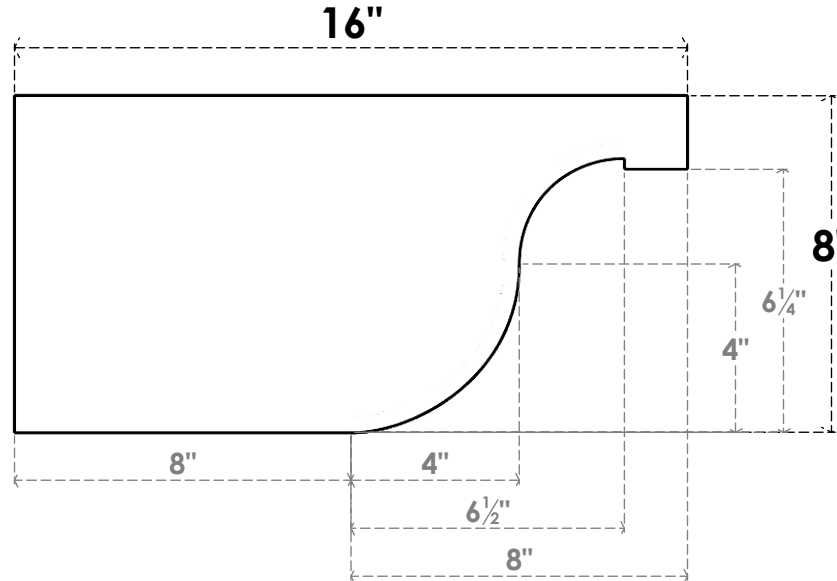

ITEM NUMBER: RFTURO040X08000X16000X008DEL00RCPR

4"W X 8"H X 16"L TIMBERTHANE ROUGH CEDAR DEL MONTE FAUX WOOD OPEN RAFTER TAIL, 8"L END, PRIMED TAN

SIDE PROFILE

FRONT PROFILE

ISOMETRIC

GENERATED DATE : 03/02/2023