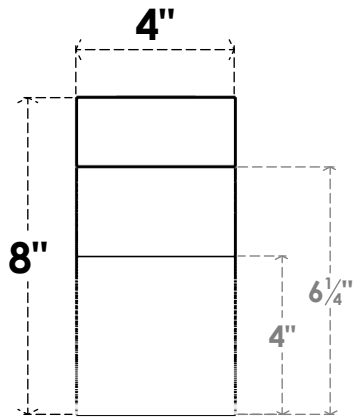

ITEM NUMBER: RFTURO040X08000X16000X008DEL00RCPR

4"W X 8"H X 16"L TIMBERTHANE ROUGH CEDAR DEL MONTE FAUX WOOD OPEN RAFTER TAIL, 8"L END, PRIMED TAN

SIDE PROFILE

FRONT PROFILE

ISOMETRIC

GENERATED DATE : 03/02/2023