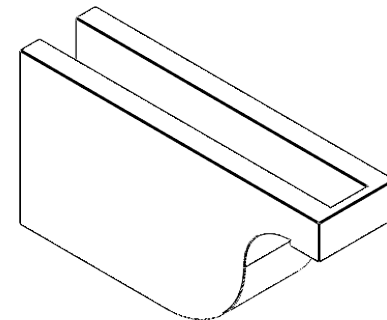

ITEM NUMBER: RFTURO040X08000X16000X008DEL00RCPR

4"W X 8"H X 16"L TIMBERTHANE ROUGH CEDAR DEL MONTE FAUX WOOD OPEN RAFTER TAIL, 8"L END, PRIMED TAN

SIDE PROFILE

FRONT PROFILE

ISOMETRIC

GENERATED DATE : 03/02/2023

EKENA MILLWORK
2300 WEST MAIN ST.
CLARKSVILLE, TX 75426
TOLL FREE: 866-607-0453
WWW.EKENAMILLWORK.COM

NOTES

1. INSTALLATION TO BE COMPLETED IN ACCORDANCE WITH MANUFACTURER'S SPECIFICATIONS.
2. DRAWING MAY NOT BE TO SCALE
3. THIS DRAWING IS INTENDED FOR DESIGN AND PLANNING PURPOSES ONLY.
4. ALL INFORMATION CONTAINED HEREIN WAS CURRENT AT THE TIME OF DEVELOPMENT BUT MUST BE REVIEWED AND APPROVED BY THE PRODUCT MANUFACTURER TO BE CONSIDERED ACCURATE.
5. TIMBERTHANE ARCHITECTURAL PRODUCTS ARE MADE FROM HIGH DENSITY URETHANE AND COME FACTORY PRIMED